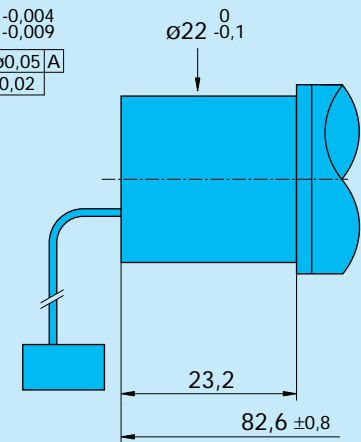

## Series 1841 ... S, 2258 ... S

DC-Motor-Tacho 1841 T ... S-001 G  
with Encoder 20/21B

Encoder 03B

DC-Motor-Tacho 2258 U ... S-1,5 G with Encoder 20/21B  
(Details on the DC-Motor-Tacho are listed under Series 2251 ... S)

Encoder 03B

DC-Motor-Tacho 2258 U ... S-1,5 G  
with Encoder 10/09B, 10/09BP

Encoder HEDS 5500, 5540,  
HEDL 5540, HEDM 5500