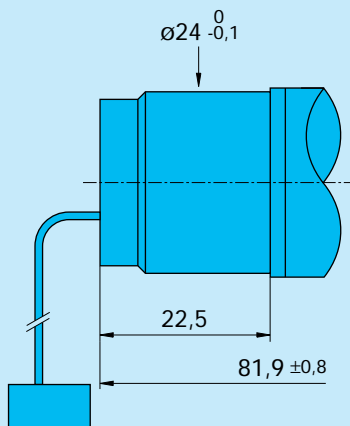

## Series 1841 ... S, 2258 ... S

DC-Motor-Tacho 1841 T ... S-001 G  
with Encoder 20/21B

Encoder 03B

DC-Motor-Tacho 2258 U ... S-1,5 G with Encoder 20/21B  
(Details on the DC-Motor-Tacho are listed under Series 2251 ... S)

Encoder 03B

DC-Motor-Tacho 2258 U ... S-1,5 G  
with Encoder 10/09B, 10/09BP

Encoder HEDS 5500, 5540,  
HEDL 5540, HEDM 5500