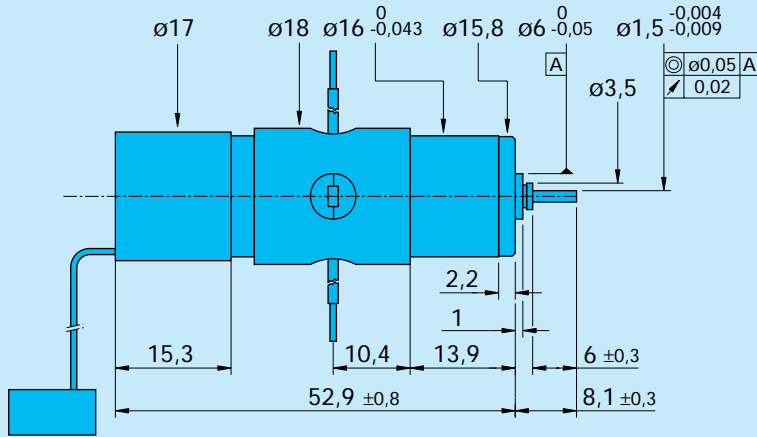

# DC-Motor-Tacho-Encoder Combinations

Details on the DC-Motor-Tachos and Encoders are listed in separate data sheets

## Series 1841 ... S, 2258 ... S

DC-Motor-Tacho 1841 T ... S-001 G  
with Encoder 20/21B

Encoder 03B

DC-Motor-Tacho 2258 U ... S-1,5 G with Encoder 20/21B  
(Details on the DC-Motor-Tacho are listed under Series 2251 ... S)

Encoder 03B

DC-Motor-Tacho 2258 U ... S-1,5 G  
with Encoder 10/09B, 10/09BP

Encoder HEDS 5500, 5540,  
HEDL 5540, HEDM 5500