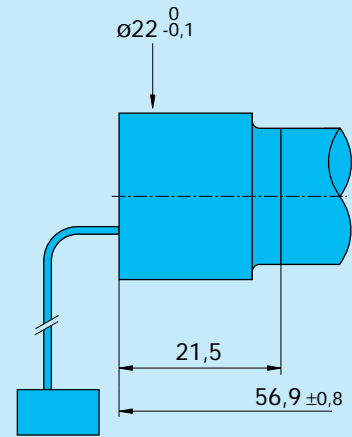

# DC-Motor-Tacho-Encoder Combinations

Details on the DC-Motor-Tachos and Encoders are listed in separate data sheets

## Series 1841 ... S, 2258 ... S

DC-Motor-Tacho 1841 T ... S-001 G  
with Encoder 20/21B

Encoder 03B

DC-Motor-Tacho 2258 U ... S-1,5 G with Encoder 20/21B  
(Details on the DC-Motor-Tacho are listed under Series 2251 ... S)

Encoder 03B

DC-Motor-Tacho 2258 U ... S-1,5 G  
with Encoder 10/09B, 10/09BP

Encoder HEDS 5500, 5540,  
HEDL 5540, HEDM 5500