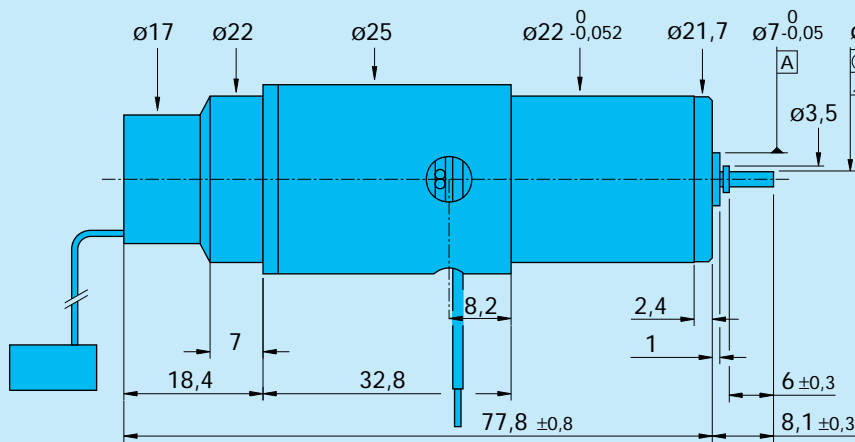

# DC-Motor-Tacho-Encoder Combinations

Details on the DC-Motor-Tachos and Encoders are listed in separate data sheets

## Series 1841 ... S, 2258 ... S

DC-Motor-Tacho 1841 T ... S-001 G  
with Encoder 20/21B

Encoder 03B

DC-Motor-Tacho 2258 U ... S-1,5 G with Encoder 20/21B  
(Details on the DC-Motor-Tacho are listed under Series 2251 ... S)

Encoder 03B

DC-Motor-Tacho 2258 U ... S-1,5 G  
with Encoder 10/09B, 10/09BP

Encoder HEDS 5500, 5540,  
HEDL 5540, HEDM 5500