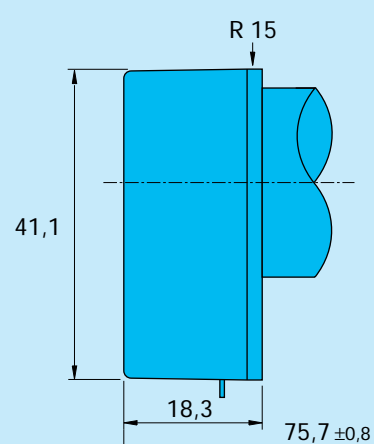

Encoder HEDS 5500, 5540,
HEDL 5540, HEDM 5500