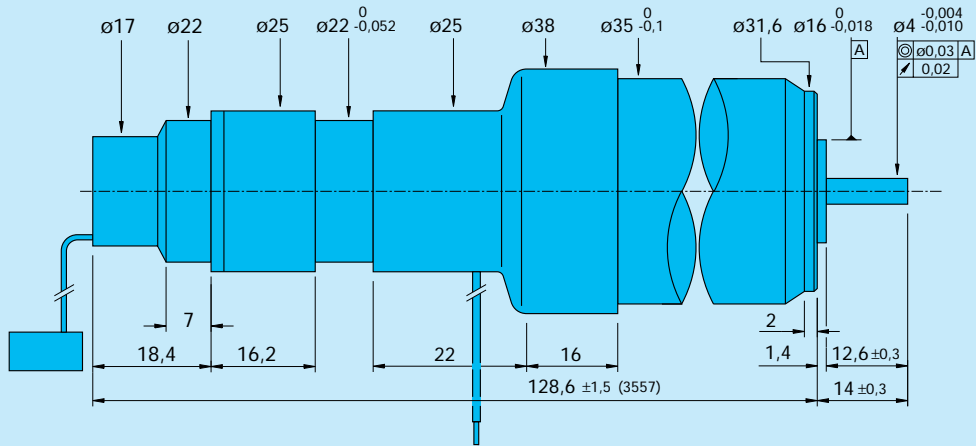

DC-Motor-Tacho-Encoder Combinations

Details on the DC-Motor-Tachos and Encoders are listed in separate data sheets

Series 3557 ... C

Scale reduced

DC-Motor-Tacho 3557 K ... C/CS/CR-4,3 G-60 with Encoder 20/21B