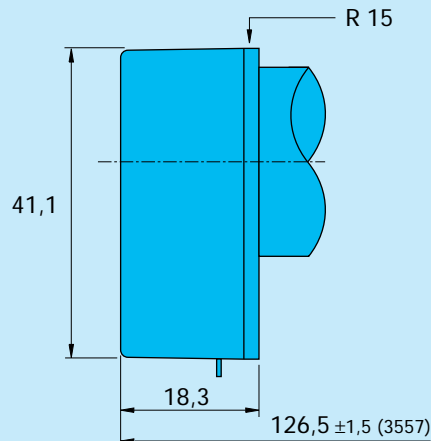

Encoder HEDS 5500, 5540, HEDL 5540, HEDM 5500