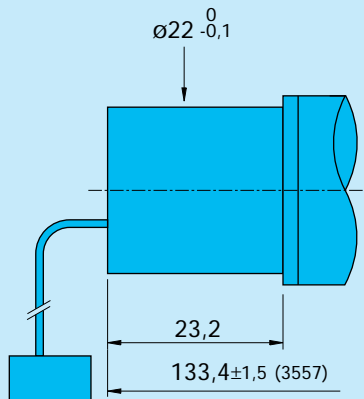

DC-Motor-Tacho-Encoder Combinations

Details on the DC-Motor-Tachos and Encoders are listed in separate data sheets

Series 3557 ... C

Scale reduced

DC-Motor-Tacho 3557 K ... C/CS/CR-4,3 G-60 with Encoder 20/21B