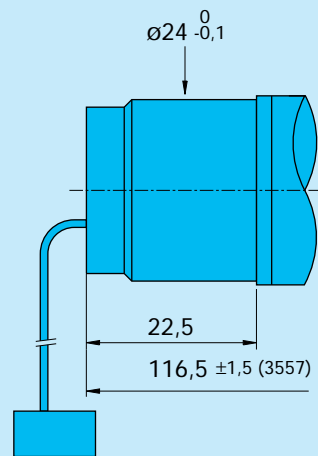

Encoder 10/09B, 10/09BP